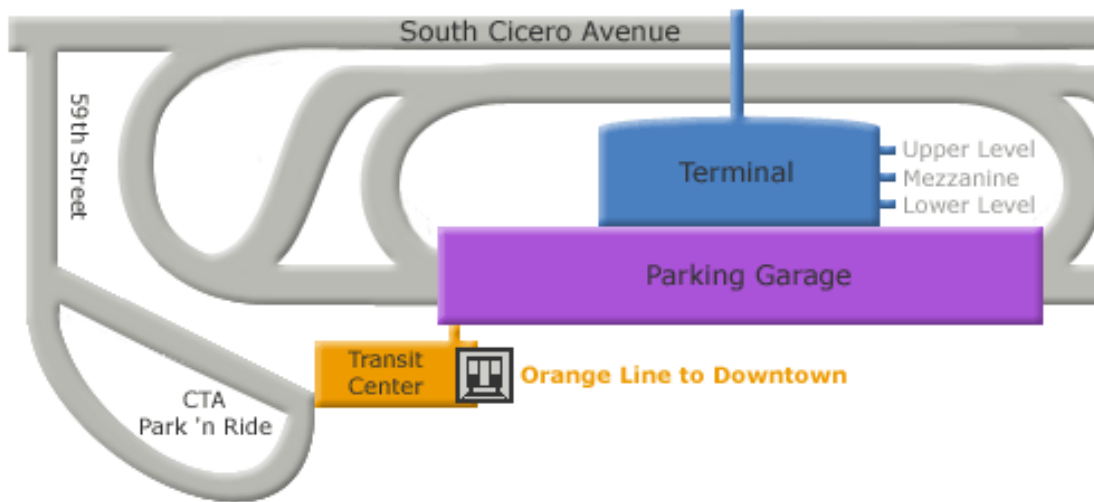

From Midway to Holiday Inn - Evanston

From Midway Airport to Midway CTA

From Midway Station (Orange Line) to Davis (Purple Line)

Directions

1. Take CTA **ORANGE** LINE TRAIN to **State/Lake**
2. **TRANSFER** Take CTA **RED** LINE TRAIN to **Howard**
3. **TRANSFER** Take CTA **PURPLE** LINE TRAIN to **Davis**

* Regular Fare: \$ 1.50

* At rush hour time it is possible to take a purple line train directly from Clark (one stop before State/Lake) to Davis

From Davis to Holiday Inn