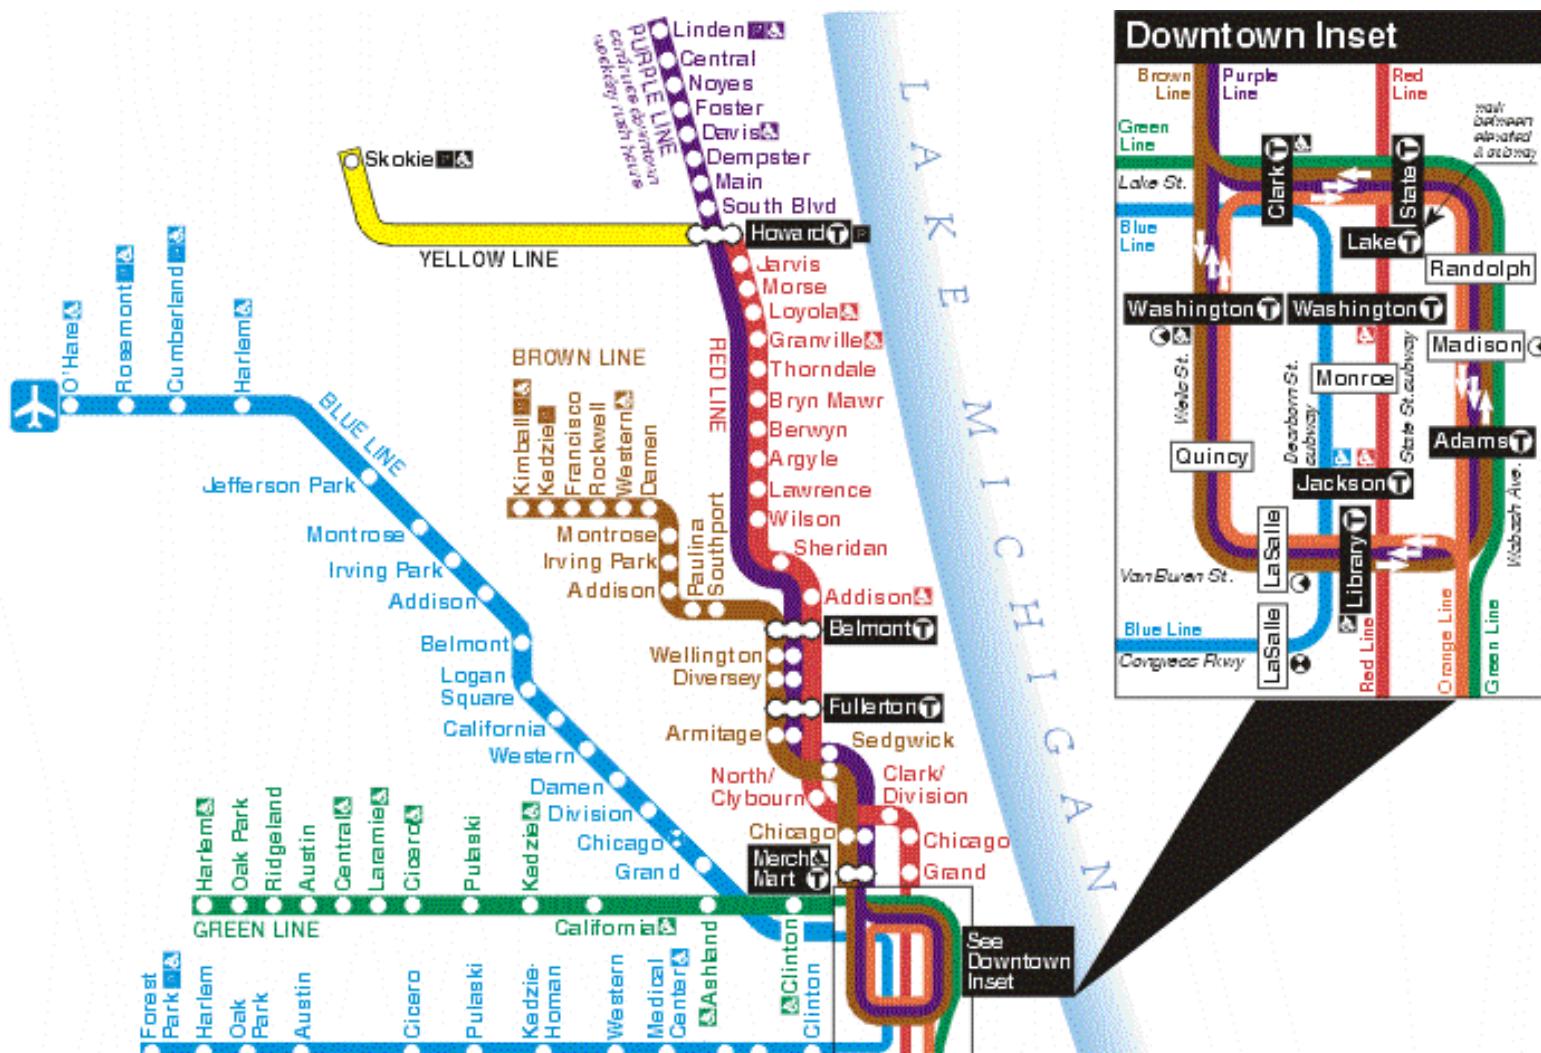

From Midway to Holiday Inn - Evanston

From Midway Airport to Midway CTA

From Midway Station (Orange Line) to Davis (Purple Line)

Directions

1. Take CTA **ORANGE** LINE TRAIN to **State/Lake**
2. **TRANSFER** Take CTA **RED** LINE TRAIN to **Howard**
3. **TRANSFER** Take CTA **PURPLE** LINE TRAIN to **Davis**

* Regular Fare: \$ 1.50

* At rush hour time it is possible to take a purple line train directly from Clark (one stop before State/Lake) to Davis

From Davis to Holiday Inn