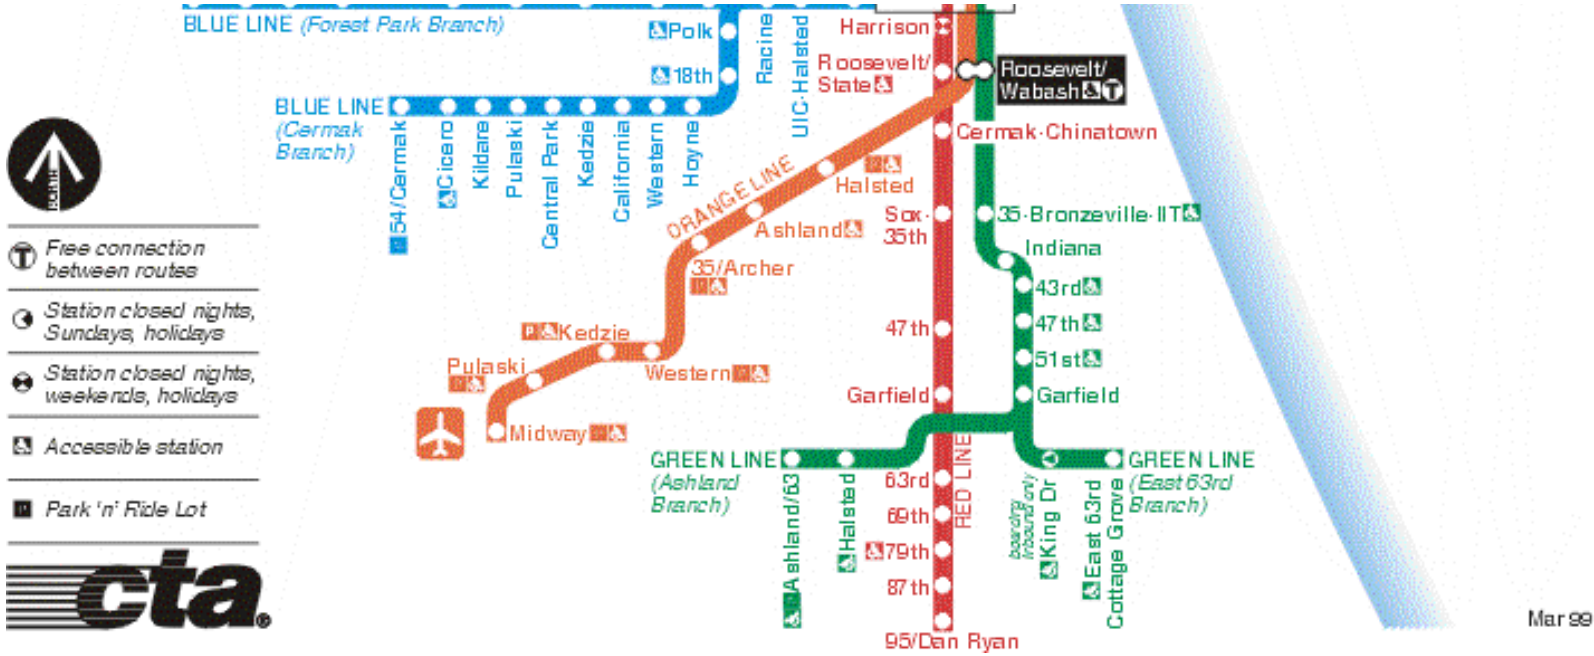

From Midway to Holiday Inn - Evanston

From Midway Airport to Midway CTA

From Midway Station (Orange Line) to Davis (Purple Line)

Directions

1. Take CTA **ORANGE** LINE TRAIN to **State/Lake**
2. **TRANSFER** Take CTA **RED** LINE TRAIN to **Howard**
3. **TRANSFER** Take CTA **PURPLE** LINE TRAIN to **Davis**

* Regular Fare: \$ 1.50

* At rush hour time it is possible to take a purple line train directly from Clark (one stop before State/Lake) to Davis

From Davis to Holiday Inn