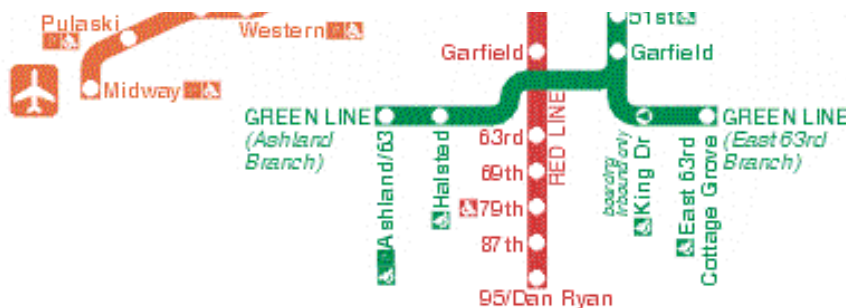

From O'Hare to Holiday Inn - Evanston

From O'Hare Airport to O'Hare Train Station

The CTA station is located at the lowest level of the Main Parking Garage (next to elevator center 4) and is accessible by pedestrian tunnels located in Terminals 1, 2, and 3. From Terminal 5, take the Airport Transit System (ATS) to Terminal 3 and follow the signs.

From O'Hare Station (Blue Line) to Davis (Purple Line)

Mar 99

Directions

1. Take CTA **BLUE** LINE TRAIN from **O'Hare** to **Washington**
2. **TRANSFER** Take CTA **RED** LINE TRAIN to **Howard**
3. **TRANSFER** Take CTA **PURPLE** LINE TRAIN to **Davis**

* Regular Fare: \$ 1.50
 * At rush hour time it is possible to take a purple line train directly from Washington to Davis

From Davis to Holiday Inn