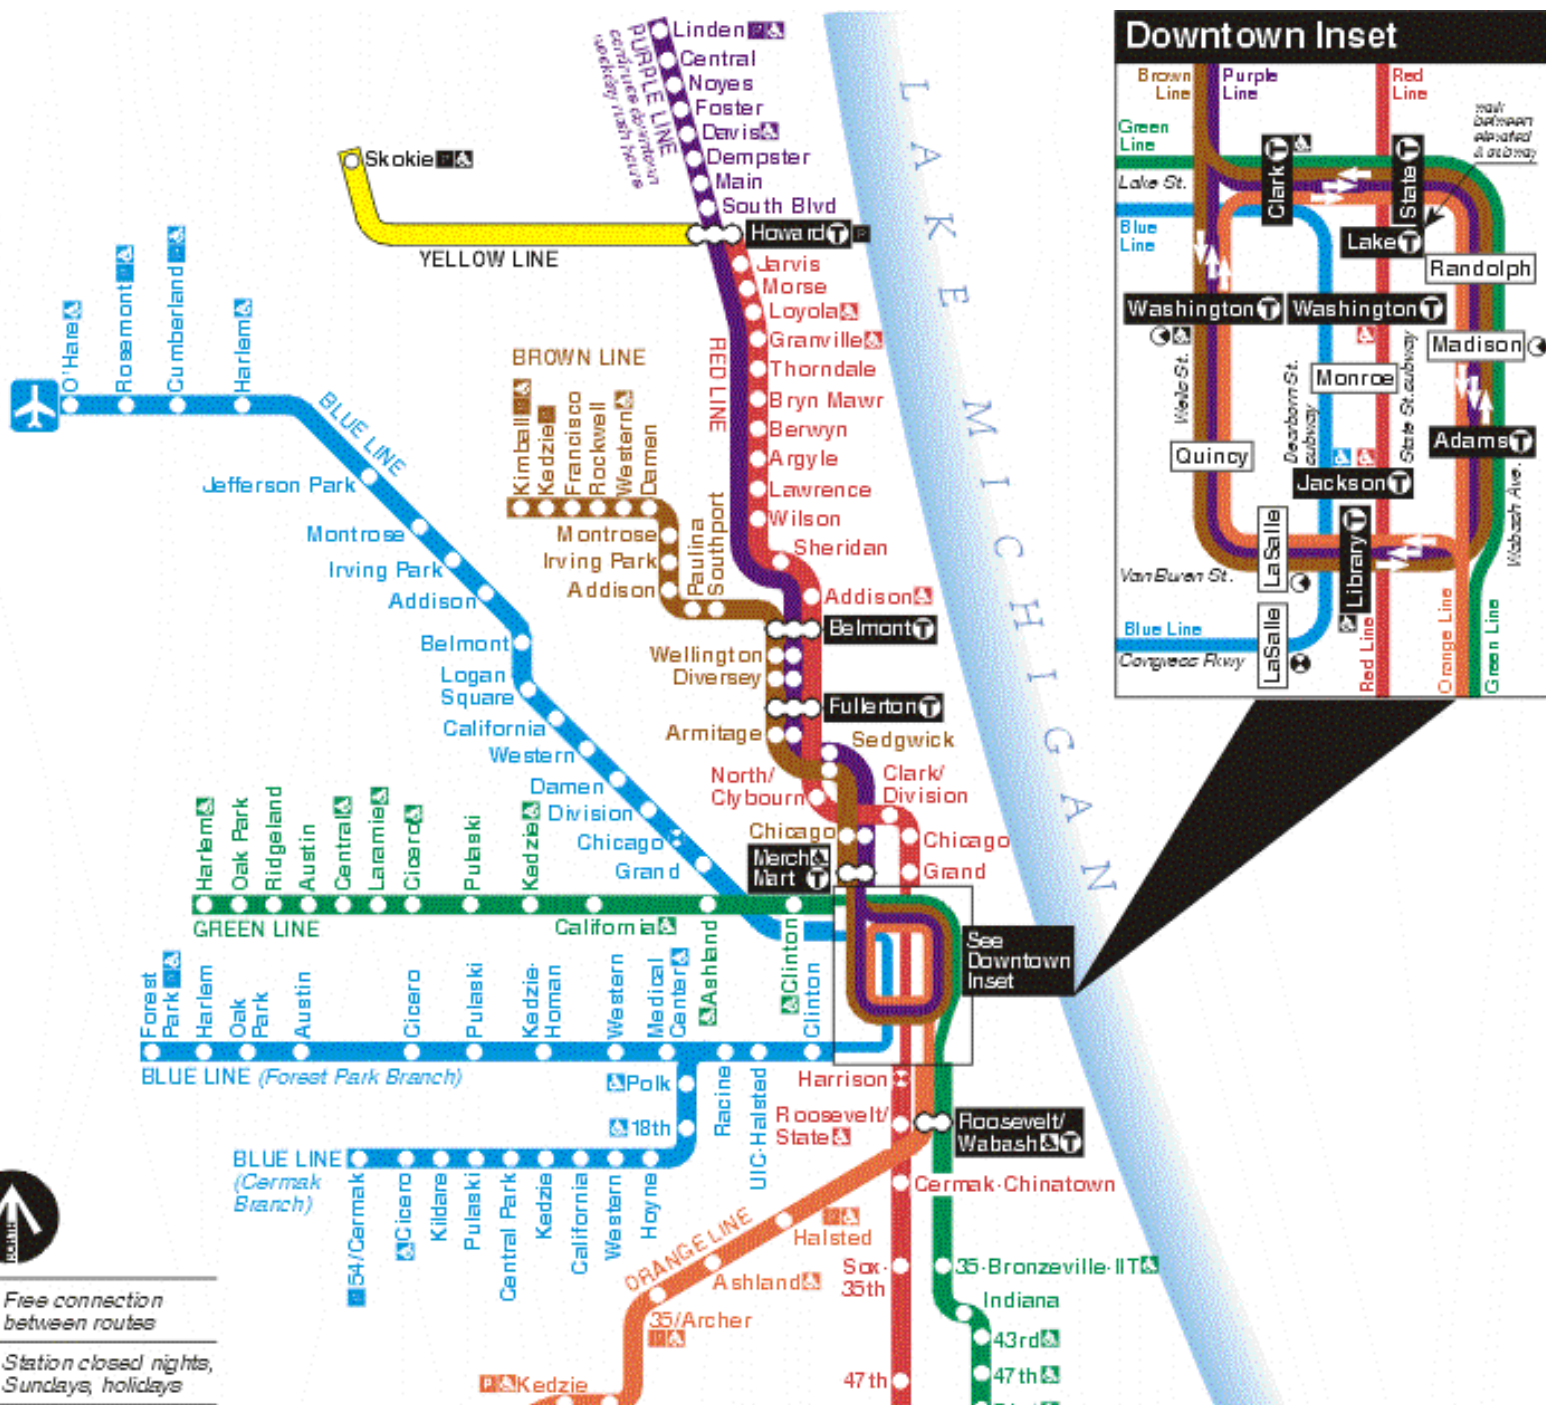

From O'Hare to Holiday Inn - Evanston

From O'Hare Airport to O'Hare Train Station

The CTA station is located at the lowest level of the Main Parking Garage (next to elevator center 4) and is accessible by pedestrian tunnels located in Terminals 1, 2, and 3. From Terminal 5, take the Airport Transit System (ATS) to Terminal 3 and follow the signs.

From O'Hare Station (Blue Line) to Davis (Purple Line)

Mar 99

Directions

1. Take CTA **BLUE** LINE TRAIN from **O'Hare** to **Washington**
2. **TRANSFER** Take CTA **RED** LINE TRAIN to **Howard**
3. **TRANSFER** Take CTA **PURPLE** LINE TRAIN to **Davis**

* Regular Fare: \$ 1.50
 * At rush hour time it is possible to take a purple line train directly from Washington to Davis

From Davis to Holiday Inn